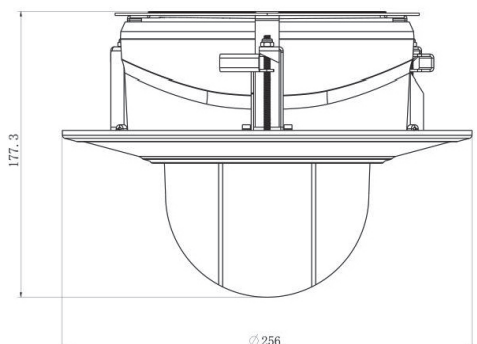

Ceiling-mounted

lasermet
laser safety solutions*