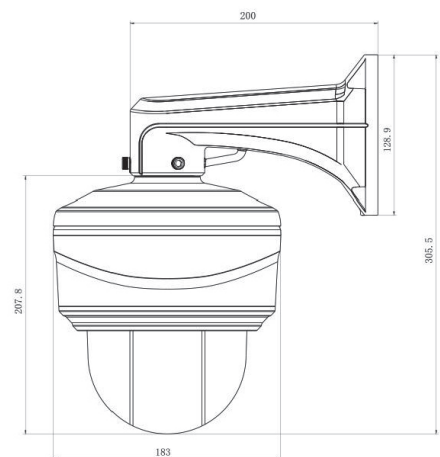

Specifications

IP Rating	IP66
IK Rating	IK10
Image Resolution	1080p (60fps)
Sensor Type	1/2.8" progressive scan CMOS
Minimum Illumination	0.002 Lux @ F1.2 (colour) 0 Lux with IR on (B&W)
Digital Zoom	16X
Video Compression	H.265+/H.265(HEVC)/H.264+/H.264/MJPEG
Ethernet Port Protocol	RJ45 IPv4/IPv6, ARP, TCP, UDP, RTCP, RTP, RTSP, RTMP, HTTP, HTTPS, DNS, DDNS, DHCP, FTP, NTP, SMTP, SNMP, UPnP, Bonjour, SIP, PPPoE, VLAN, 802.1x, QoS, IGMP, ICMP, SSL
Operating Voltage	12VDC, 3A
Power Consumption	10W (17W with IR on)
Surge Protection	4KV
Mounting Type	Wall or Ceiling
Dimensions	Φ183mmX174.8mm
Weight	2.0Kg

All specifications are subject to change without notice. All network specifications and recording times are based on theoretical situations. Actual performances will vary depending on external factors. No liability will be accepted by Lasermet for any errors or omissions in this information.

Wall-mounted