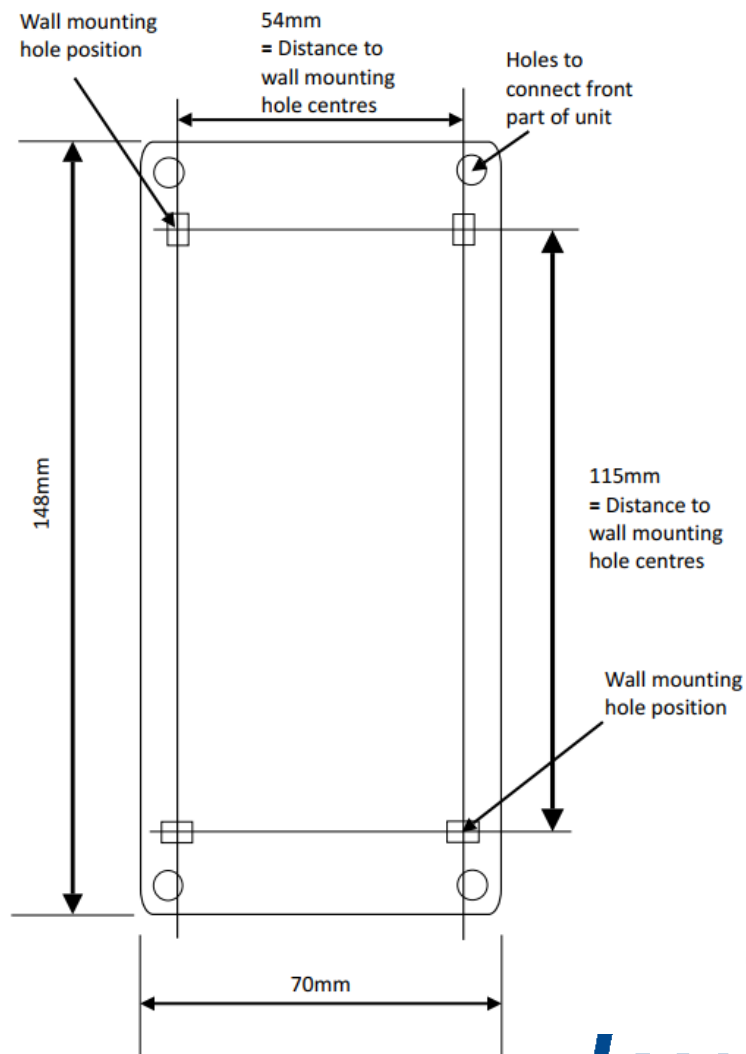

# Switched Distribution BOX Interlock Control

Part no. ICS-1-DBS24-IC

## Dimensions

**lasernet**  
laser safety solutions\*